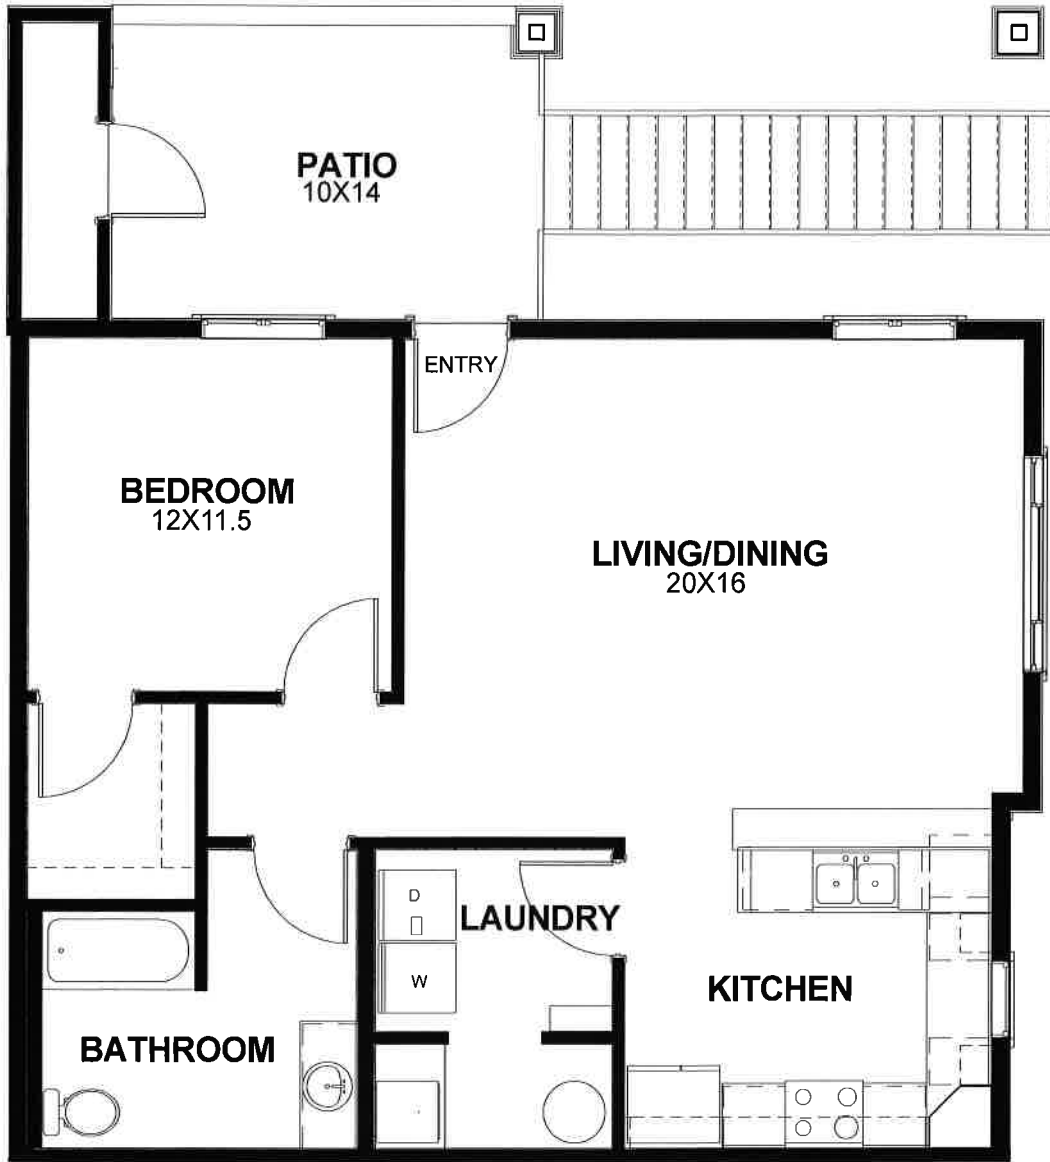

# The One

1 Bedroom Plan - 885 sq.ft.

## NORTH PEAK APARTMENTS