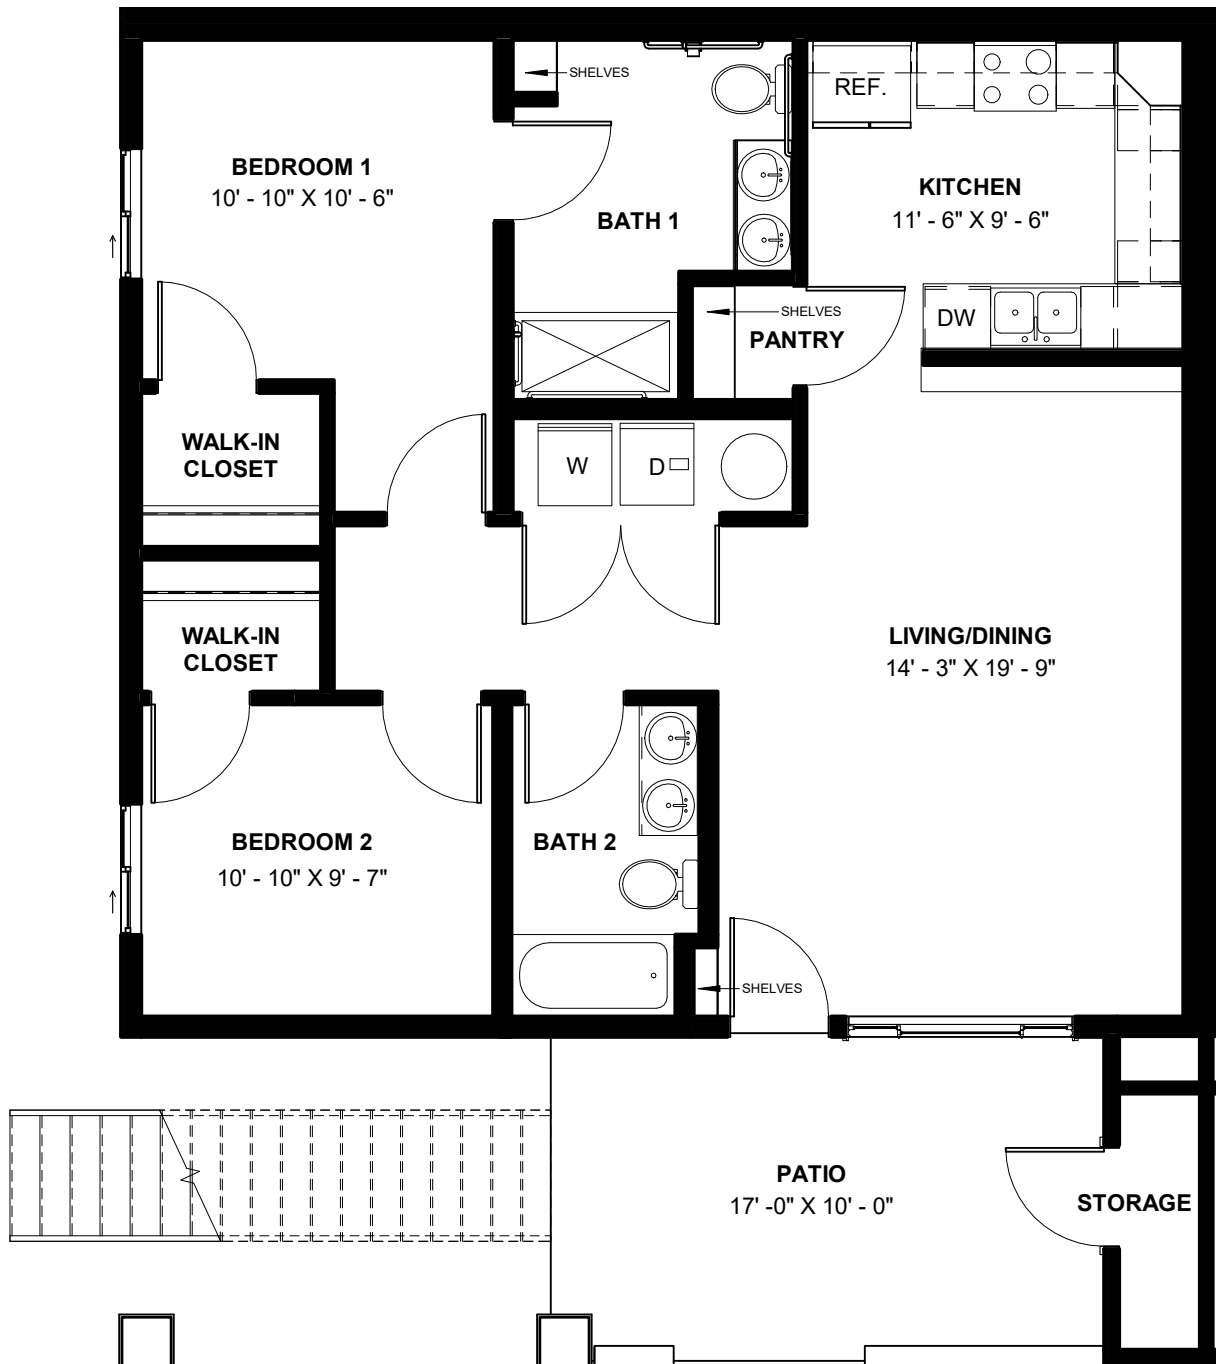

# The One

One Bedroom Plan - 655 SF

# The Standard

Two Bedroom Two Bath Plan - 946 SF

# The Suites

Two Bedroom Two Bath Plan - 981 SF