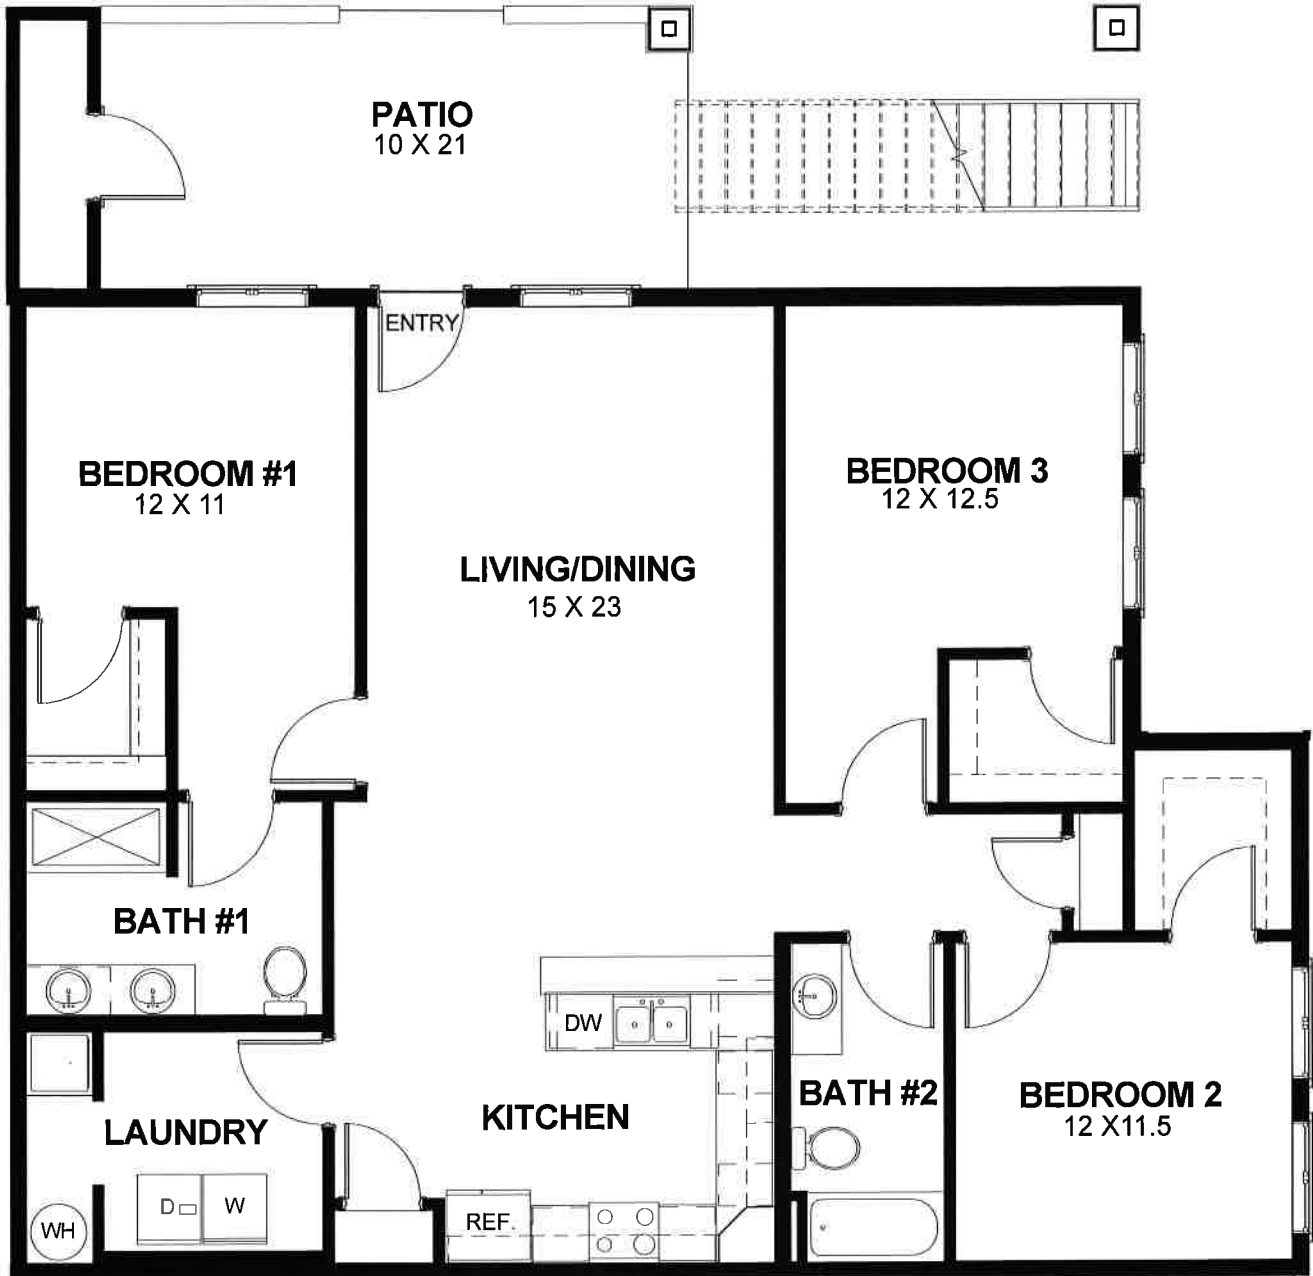

# The Trio

3 Bedroom Plan - 1524 sq.ft.

## NORTH PEAK APARTMENTS